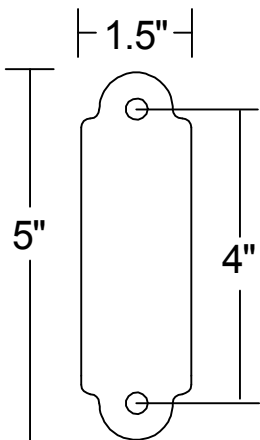

DS15 Designer Series Wall Barre Bracket Detail

For use with 1-1/2" diameter wood barres

Side View

Wall Plate Detail