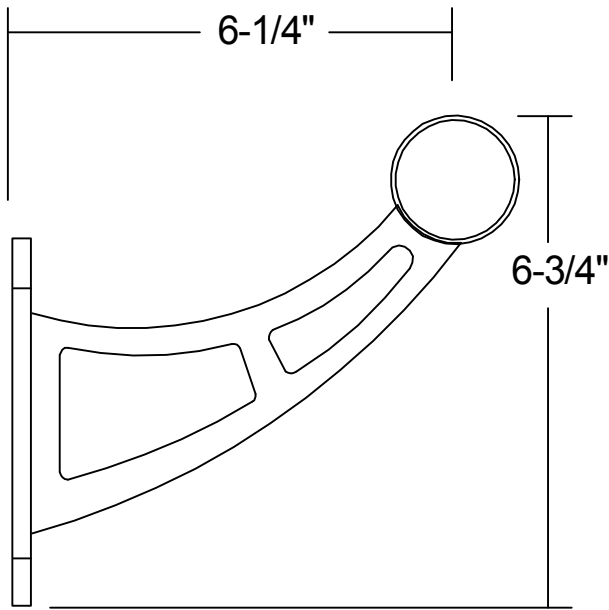

DS15 Designer Series Wall Barre Bracket Detail

For use with 1-1/2" diameter wood barres

Side View

Wall Plate Detail