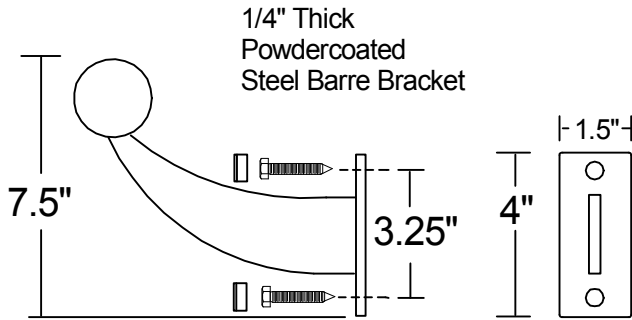

WB15 Wall Barre Bracket Detail

For use with 1-1/2" diameter wood barres

Note: Most barres are mounted at 42" above the floor with optional 2nd barre mounted at 32" above the floor. However, you can mount them at a height that best suits you.