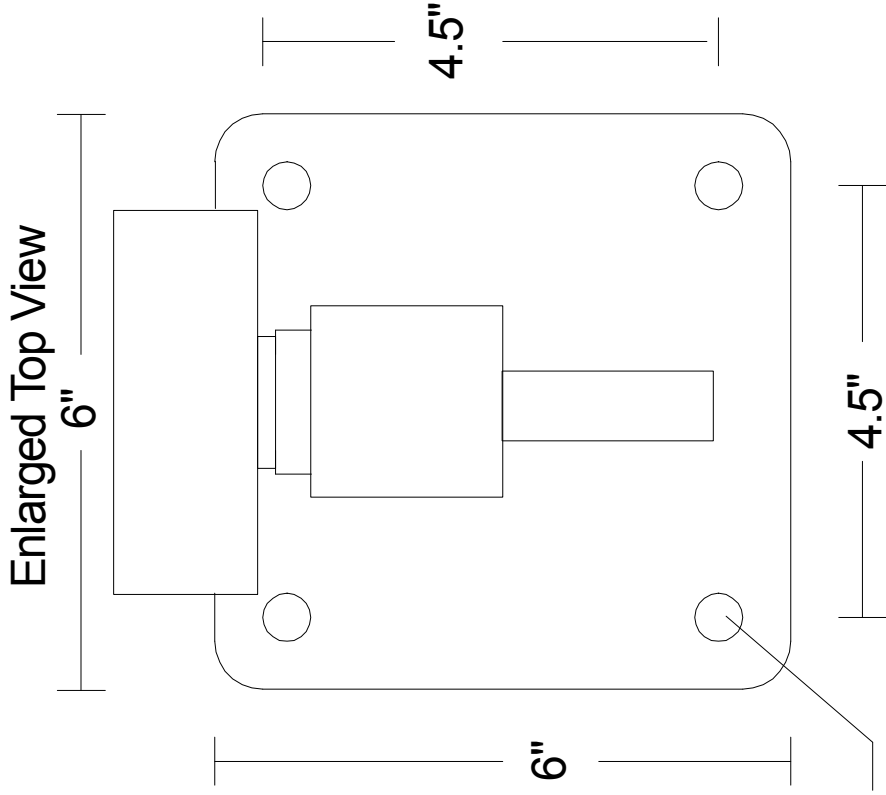

Side View

Adjustable Height
12" to 40"
From Floor
to Top of Barre

Front View

Fully welded steel construction with matte black powder coat finish.

.75" Steel Diagonal Support tube

.500" Mounting Holes

14 Gauge Steel Adjustable Slide Track

2"x2" x14 Gauge Steel Square Tubular Post

6"x6"x.250" Steel Base Plate

Enlarged Top View

VITA VIBE, Inc.

40 Ellwood Ct. - Greenville, SC 29607
Tel: 864-288-8934 Fax: 864-751-6302

Proudly
Manufactured
In The USA

PRODUCT: EFS1 Adjustable Height Fitness Barre Floor Stanchion

DATE: 4/1/10

SCALE: None

DWG BY: LRE

DWG NO: 109136-2

REV: