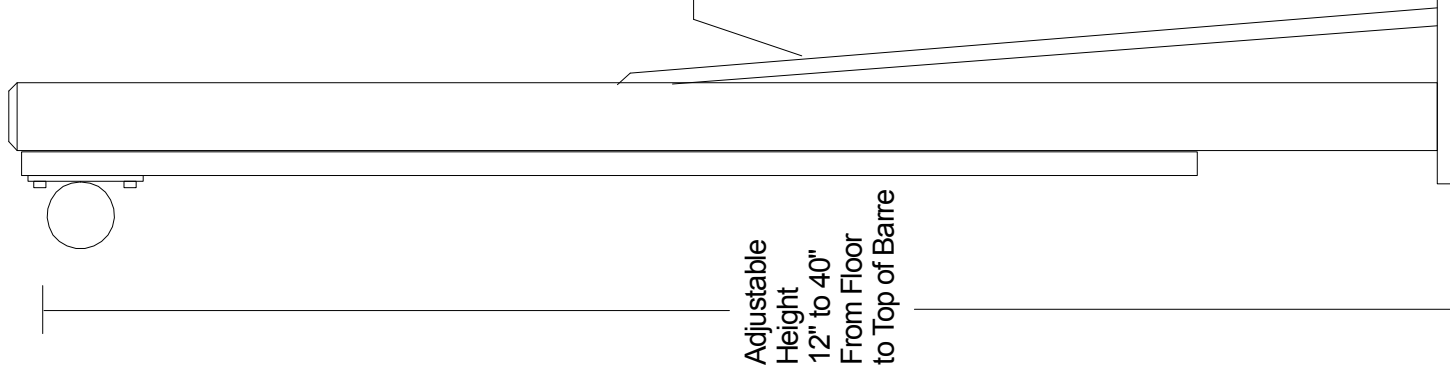

Side View

Adjustable Height
12" to 40"
From Floor
to Top of Barre

Front View

Fully welded steel construction with matte black powder coat finish.

.75" Steel Diagonal Support tube

.500" Mounting Holes

14 Gauge Steel Adjustable Slide Track

2"x2" x14 Gauge Steel Square Tubular Post

6"x6"x.250" Steel Base Plate

Enlarged Top View

VITA VIBE, Inc.

40 Ellwood Ct. - Greenville, SC 29607
Tel: 864-288-8934 Fax: 864-751-6302

Proudly
Manufactured
In The USA