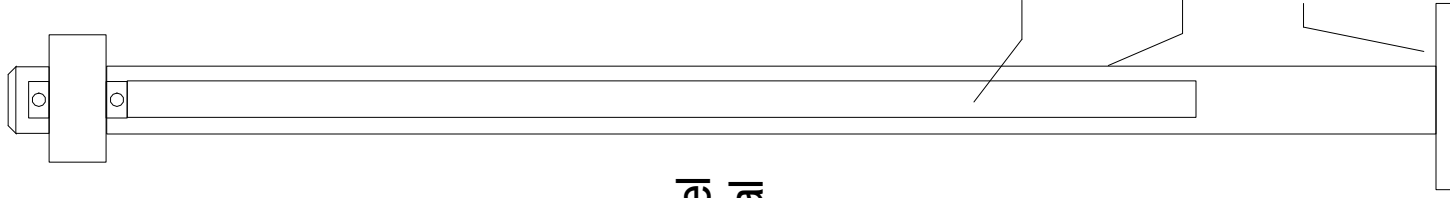

Side View

Adjustable Height
12" to 40"
From Floor
to Top of Barre

Front View

Fully welded steel construction with matte black powder coat finish.

.75" Steel Diagonal Support tube

.500" Mounting Holes

14 Gauge Steel Adjustable Slide Track

2"x2" x14 Gauge Steel Square Tubular Post

6"x6"x.250" Steel Base Plate

Enlarged Top View

VITA VIBE, Inc.

40 Ellwood Ct. - Greenville, SC 29607
Tel: 864-288-8934 Fax: 864-751-6302

Proudly
Manufactured
In The USA